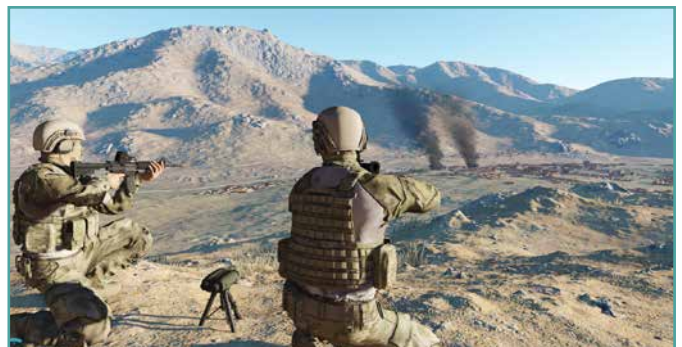

# Simulated Laser Designator

The VSS Simulated Laser Designator (SLD) delivers state of the art virtual simulation technology. High definition optics are incorporated into a rugged body to deliver to the user a high fidelity virtual image driven by COTS simulation or gaming software.

With many optional tracking methods available (3DOF and 6DOF), the SLD can be tracked in 3-dimensional space so that physical movement is replicated in the virtual world. COTS connections such as HDMI and USB mean the SLD can link to virtually any PC.

This elegant solution can be used on its own or in conjunction with a VSS Modular Dome Screen for situational awareness, or with a full simulator suite.